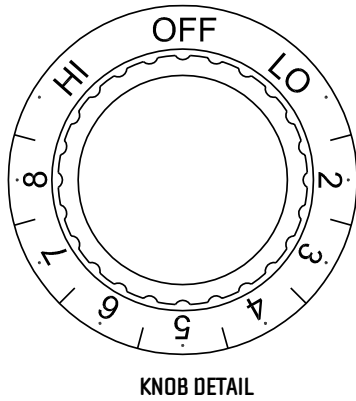

# REGULATOR WIRING DIAGRAM

## INF-10

ITEM #: 14-4092

**NOTES:**

- 120 volt 1Ø 15 amp
- Mechanical bi-metal operation
- Double Pole Single Throw (DPST) snap action
- Supplied with 4 insulated female connectors
- 1800 watts max
- 15 amps max