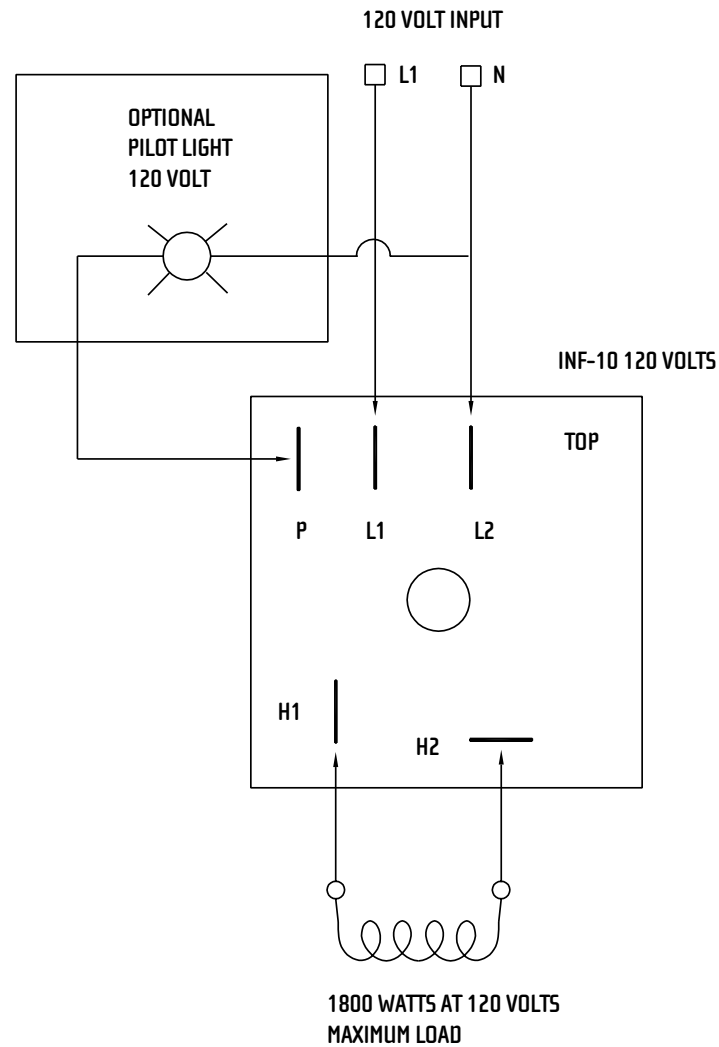

# REGULATOR WIRING DIAGRAM

## INF-10

ITEM #: 14-4092

**NOTES:**

- 120 volt 1Ø 15 amp
- Mechanical bi-metal operation
- Double Pole Single Throw (DPST) snap action
- Supplied with 4 insulated female connectors
- 1800 watts max
- 15 amps max