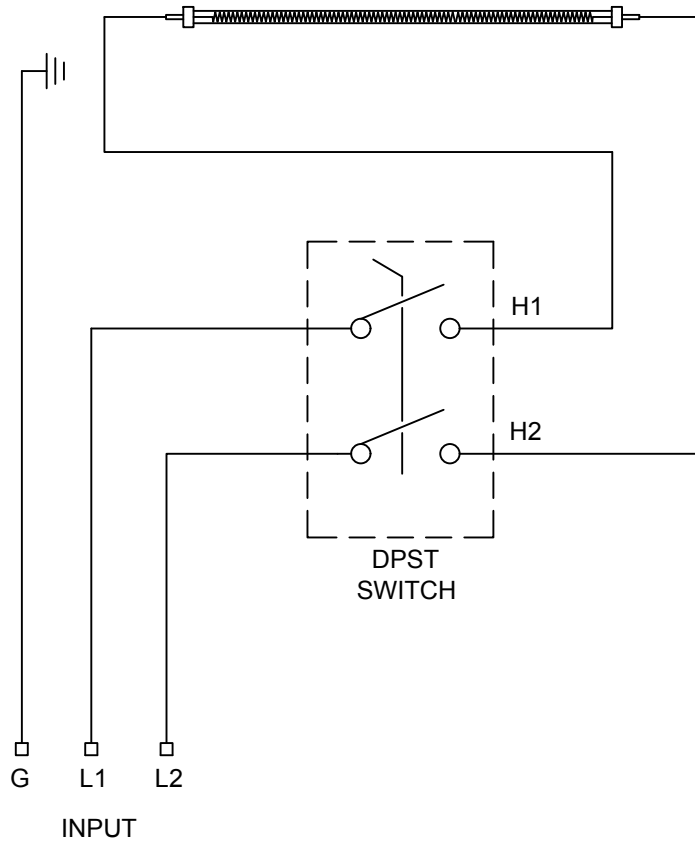

WIRING DIAGRAM

CONNECTIONS
TO BE MADE
IN J-BOX

NOTE: Replace L2 with Neutral for 120 & 277 VAC Applications.

Decora Switch
 DPST Double Pole Single Throw
 Range: 120/277 VAC
 Recommended not to Exceed
 120 VAC = 1800 Watts Max
 208/220 VAC = 3000 Watts Max
 240/277 VAC = 4000 Watts Max
 20 Amps Max

INFRATECH <small>www.infratech-usa.com</small>		<small>15700 S. Figueroa St. Gardena, California 90248 Phone: (310) 354-1250 Fax: (310) 523-3674</small>
DESCRIPTION		
ON/OFF SWITCH ASSEMBLIES DOUBLE POLE SWITCH WIRING 120/277 VAC 20 AMP MAX		
DATE	ITEM#	N/A
Feb. 25, 2016	DRAWN BY:	MD