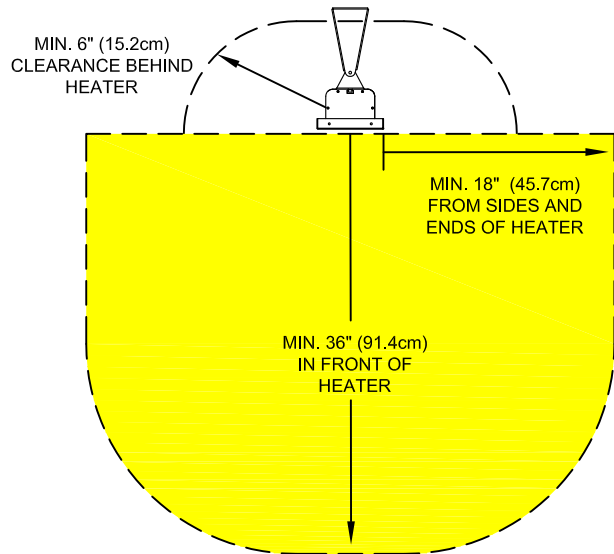

CLEARANCE FROM COMBUSTIBLES

MODEL	"A" DIM.	"A" DIM.	WATTS	VOLTS	AMPS	BTU's
SL1628	29.50"	74.9cm	1600	208	7.7	5460
SL1624	29.50"	74.9cm	1600	240	6.7	5460
SL2428	42.50"	107.9cm	2400	208	11.5	8190
SL2424	42.50"	107.9cm	2400	240	10	8190
SL3028	63.50"	161.3cm	3000	208	14.4	10239
SL3024	63.50"	161.3cm	3000	240	12.5	10239
SL4028	63.50"	161.3cm	4000	208	19.2	13652
SL4024	63.50"	161.3cm	4000	240	16.7	13652

OTHER VOLTAGES ALSO AVAILABLE: 277, 480 VAC

INFRA TECH[™]
 www.infratech-usa.com
 15700 S. Figueroa St.
 Gardena, California 90248
 Phone: (310) 354-1250
 Fax: (310) 523-3674

DESCRIPTION
SL-SERIES HEATER CAD DRAWING

DATE April 14, 2016	DRAWN BY: MD	SCALE NONE
------------------------	-----------------	---------------