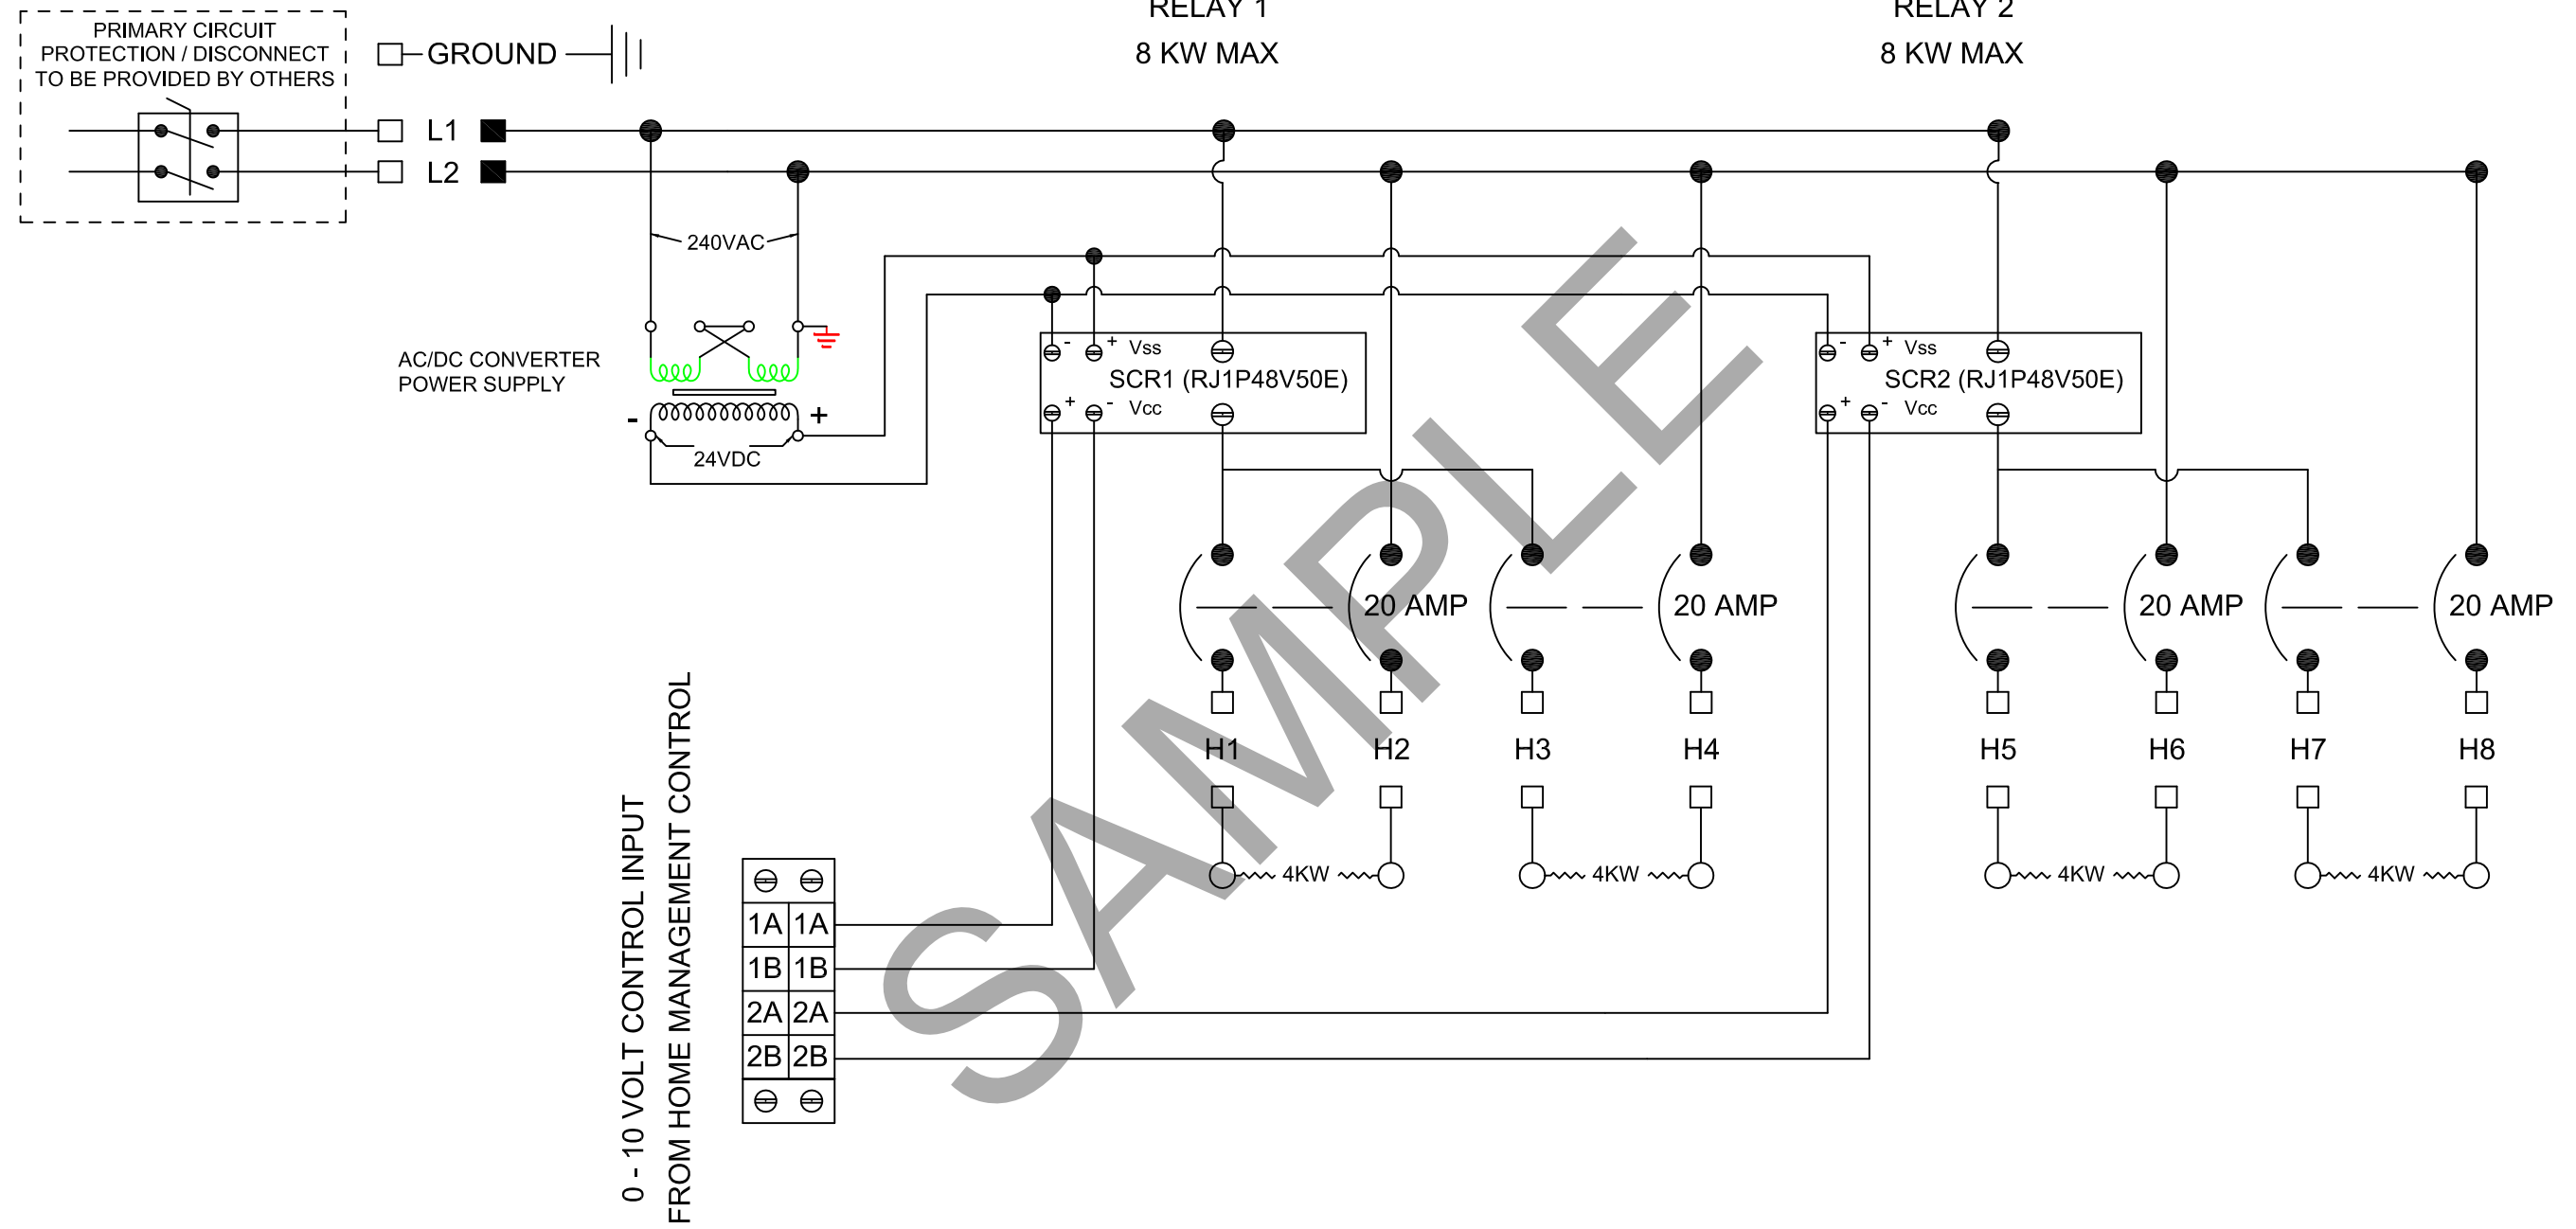

240 VOLT 1Ø 80 AMPS

<b>INFRA TECH</b> <small>www.infratech-usa.com</small>		<small>344 W, 157th Street          Gardena, California 90248          Phone: (310) 354-1250          Fax: (310) 523-3674</small>
DESCRIPTION		CUSTOM HOME MANAGEMENT CONTROL PANEL 240 VOLT 1Ø 80 AMPS
CUSTOMER		Sample
DATE	ITEM#	X-30-4062
	JOB#	UL#