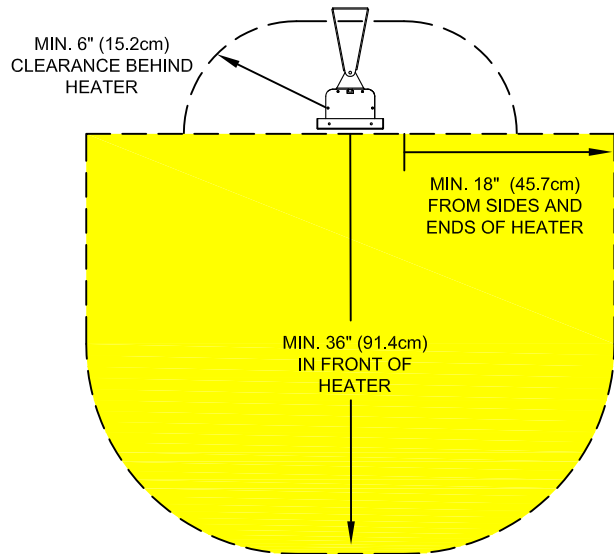

CLEARANCE FROM COMBUSTIBLES

MODEL	"A" DIM.	"A" DIM.	WATTS	VOLTS	AMPS	BTU's
SL1628	29.50"	74.9cm	1600	208	7.7	5460
SL1624	29.50"	74.9cm	1600	240	6.7	5460
SL2428	42.50"	107.9cm	2400	208	11.5	8190
SL2424	42.50"	107.9cm	2400	240	10	8190
SL3028	63.50"	161.3cm	3000	208	14.4	10239
SL3024	63.50"	161.3cm	3000	240	12.5	10239
SL4028	63.50"	161.3cm	4000	208	19.2	13652
SL4024	63.50"	161.3cm	4000	240	16.7	13652

OTHER VOLTAGES ALSO AVAILABLE: 277, 480 VAC

INFRA TECH[™] 15700 S. Figueroa St.
 Gardena, California 90248
 www.infratech-usa.com Phone: (310) 354-1250
 Fax: (310) 523-3674

DESCRIPTION

SL-SERIES HEATER CAD DRAWING

DATE
Aug. 4, 2015

DRAWN BY:
MD

SCALE
NONE